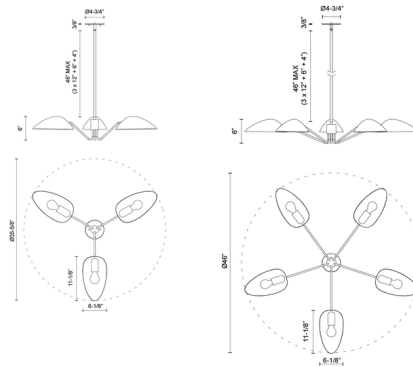

Description

Rounded shades and slim stems form the Oscar Pendant, its elegance highlighted by a captivating two-tone finish that recalls the glitz and glam of old Hollywood. A perfect balance of classic and modern, the Oscar fits into a range of design settings as a unique accent piece.

Shown in aged gold / matte black

Specifications

COLOR	Matte Black
BODY FINISH	Aged Gold
WATTAGE	300W
DIMMER	Standard 120V
DIMENSIONS	46"W x 6"H
BULB NOT INCLUDED	5 x Edison Globe/Medium (E26)/60W/120V Incandescent
OTHER BULB OPTIONS	5 x A19/Medium (E26)/120V LED 5 x A19/Medium (E26)/120V Incandescent 5 x A19/Medium (E26)/120V LED