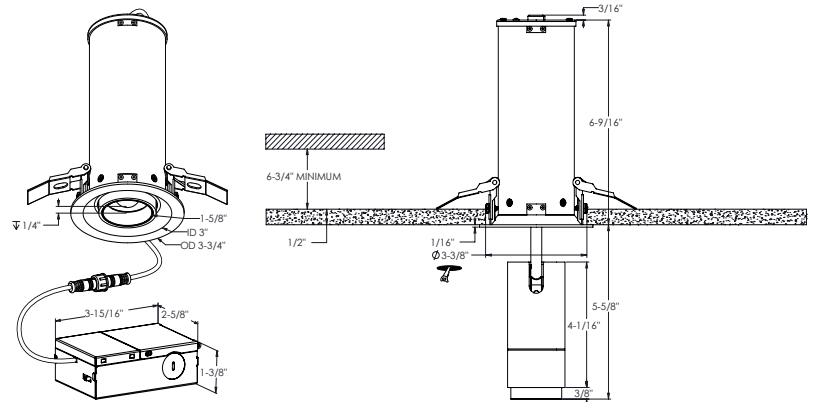

**MODEL** MFD03-CC

**PROJECT**
**TYPE**
**NAME** Aperture

**DATE**
**QTY**
**3 Inch 5CCT Multi Functional Recessed Light**

From residential use to art gallery and boutiques, our Multi Function Downlight will check all the boxes. You can choose between recessed light or spotlight, control the beam angle as well as tilt the head while used as a spotlight.

**NOTES**

**LIGHT DISTRIBUTION**

**QUICK SPECS**

<b>Size</b>	3"
<b>Watts (W)</b>	8
<b>Delivered lumens*</b>	600
<b>CRI</b>	90
<b>Voltage (v)</b>	120
<b>Beam angle (deg)</b>	28
<b>Cut hole size (in)</b>	3-3/8"
<b>Lifespan (hrs)</b>	50000
<b>FT rating</b>	FT6
<b>Binning</b>	3 SDCM
<b>LED model</b>	COB
<b>Color temperature</b>	2700K/3000K/3500K/4000K/5000K