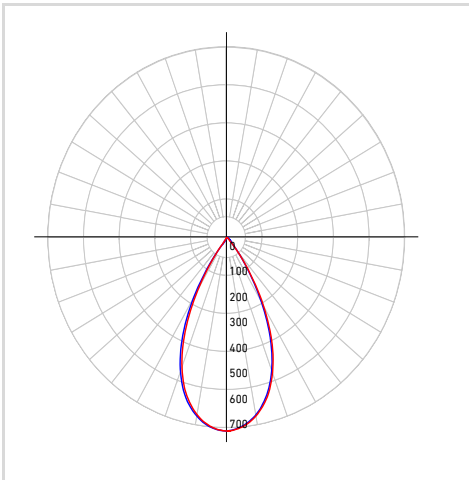

**MODEL** MFD03-CC

**PROJECT**
**TYPE**
**NAME** Aperture

**DATE**
**QTY**
**3 Inch 5CCT Multi Functional Recessed Light**

From residential use to art gallery and boutiques, our Multi Function Downlight will check all the boxes. You can choose between recessed light or spotlight, control the beam angle as well as tilt the head while used as a spotlight.

**NOTES**

**LIGHT DISTRIBUTION**

**QUICK SPECS**

<b>Size</b>	3"
<b>Watts (W)</b>	8
<b>Delivered lumens*</b>	600
<b>CRI</b>	90
<b>Voltage (v)</b>	120
<b>Beam angle (deg)</b>	28
<b>Cut hole size (in)</b>	3-3/8"
<b>Lifespan (hrs)</b>	50000
<b>FT rating</b>	FT6
<b>Binning</b>	3 SDCM
<b>LED model</b>	COB
<b>Color temperature</b>	2700K/3000K/3500K/4000K/5000K