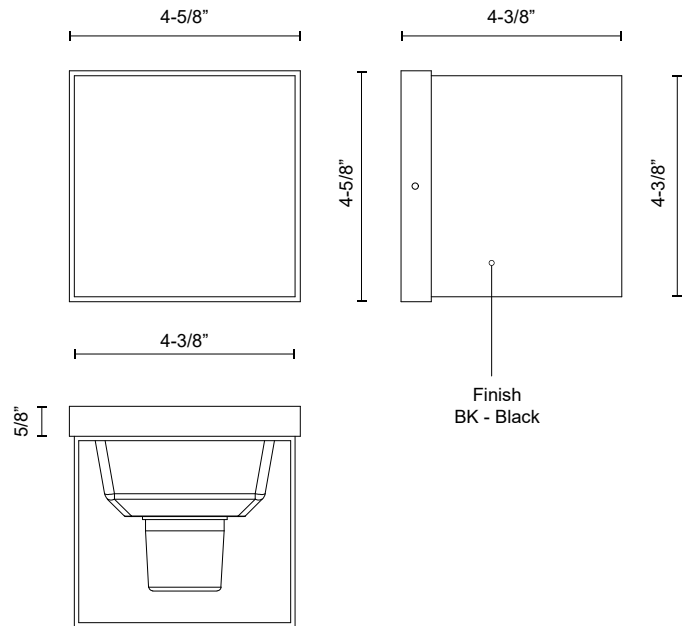

RENE EW39005-UNV

WALL

PROJECT

SPECIFICATION DETAILS

Fixture Dimensions	W4-5/8" x H4-3/8" x E4-3/8"
Light Source	LED with DC Driver
Wattage	11W
Total Lumens	930lm
Delivered Lumens	519lm
Voltage	120-277V
Color Temperature	3000K
CRI (Ra)	90CRI
Optional Color Temps	2700K - 5000K Available, Minimum Order Quantities Apply
LED Rated Life	50,000 hours
Dimming	100% - 10%, TRIAC or ELV Dimmer (Not Included)
Location	Wet, IP65
Illumination Direction	Up/Down
Mounting Style	Up or Down
Canopy Dimensions	L4-5/8" x H4-5/8" x E5/8"
Paint Finish	BK02

* For custom options, consult factory for details.

* For warranty information, please visit www.kuzcolighting.com/warranty

DESCRIPTION

The Rene Collection is the soft spoken exterior wall fixture you've been looking for. Make a striking statement with the angular, square variation, or choose a softer feel with the curved option. Both offer an excellent balance between architectural and decorative with their stark black cast-aluminum bodies.

KUZCO

CANADA: 19054 28TH AVENUE - SURREY, BC V3Z 6M3

USA: 3035 E. LONE MOUNTAIN ROAD - LAS VEGAS, NV 89081

WWW.KUZCOLIGHTING.COM

© 2023 KUZCO LIGHTING. ALL RIGHTS RESERVED.

COMMENT