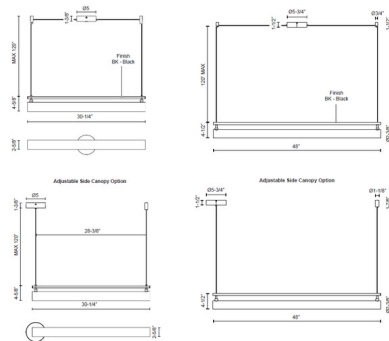

CLICK TO VIEW PRODUCT

Notes: