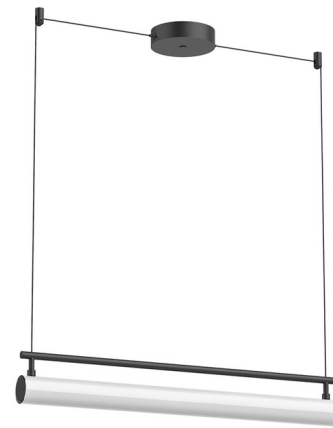

Lightology

lightology.com
866-954-4489
12-20-24

Project: _____
 Company: _____
 Location: _____ Fixture Type: _____
 SPEC #: **KZC905221**
 Approved On: _____ Approved By: _____

Gramercy Linear Pendant By Kuzco Lighting

Description

The Gramercy Linear Pendant combines craftsmanship with elegant contemporary aesthetics, to fit a variety of interior styles. Features a glass cylinder with a Frosted interior coating and a die cast aluminum body in a Black finish. Available in two sizes. Dimmable with a triac or low voltage electronic dimmer, not included. Canopy: 5 inch diameter. ETL listed.

Specifications

COLOR	Frosted
BODY FINISH	Black
WATTAGE	25W
DIMMER	Low Voltage Electronic
DIMENSIONS	30.25"L x 2.625"W x 4.625"H
INTEGRATED LED MODULE	1 x LED/25W/120V LED

Technical Information

PRODUCT DIMENSIONS	Max Overall Height: 123.75"
LAMP LIFE	50000 hours
COLOR RENDERING	90 CRI
LAMP COLOR	3000K
LUMENS/WATT	72.00
LUMINOUS FLUX	1800 lumens

Shown in black / frosted

CLICK TO VIEW PRODUCT

Notes: