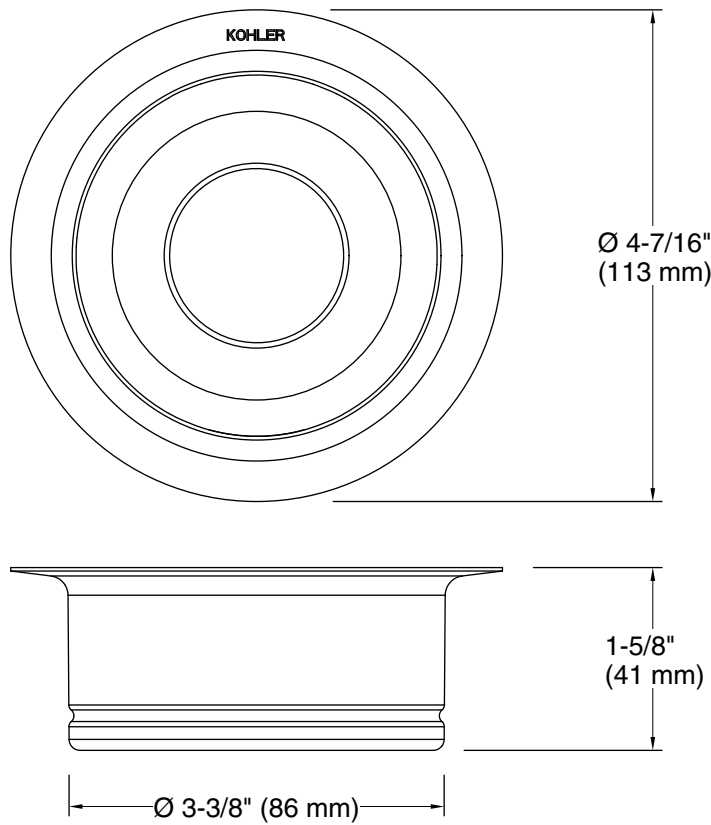

Disposal Flange with Stopper
K-11352

Technical Information

All product dimensions are nominal.

Material: Metal