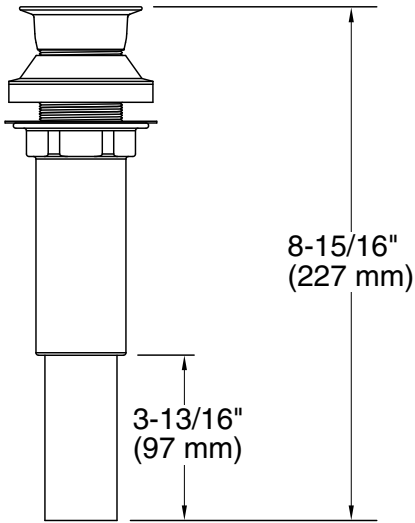

### Features

- 1-1/4" (32 mm) connection.
- Without overflow.
- Decorative trim cap designs.
- Flower design.

1-1/4"  
(32 mm) OD

**Technical Information**

All product dimensions are nominal.

**Notes**

Install this product in accordance with the installation instructions.