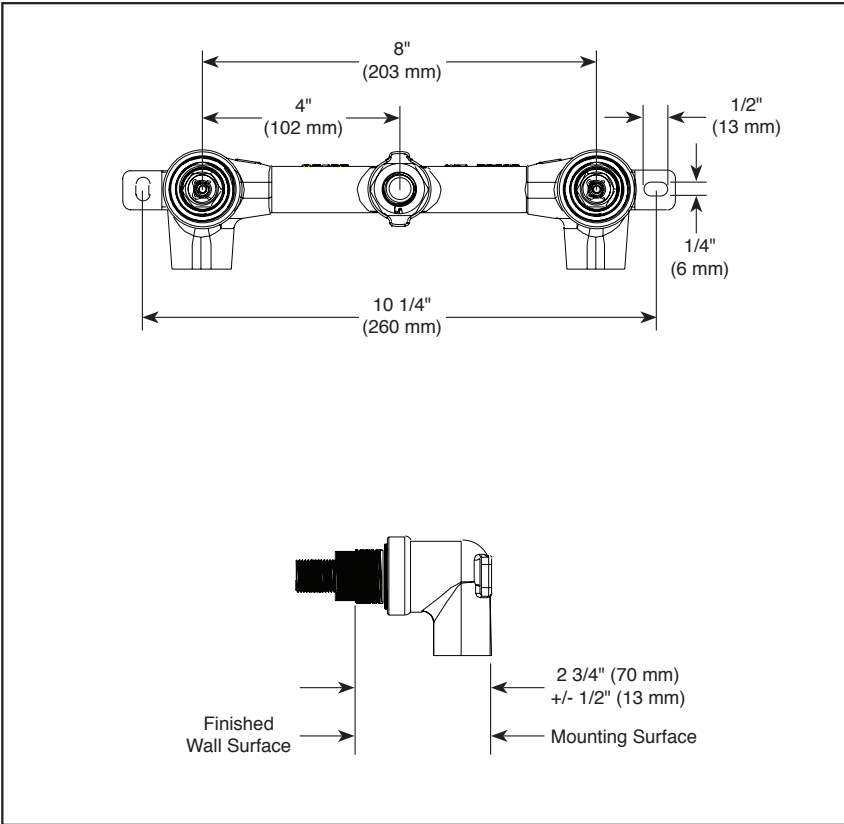

Submitted Model No.: _____

Specific Features: _____

see what Delta can doSM

TWO HANDLE WALL MOUNT ROUGH

■ 1/2" NPT Rough-In

STANDARD SPECIFICATIONS

- For use with two handle Delta[®] wall mount lavatory or tub filler trim
- Lead free brass body
- Must order trim separately
- Product ships with valves and plastersguards