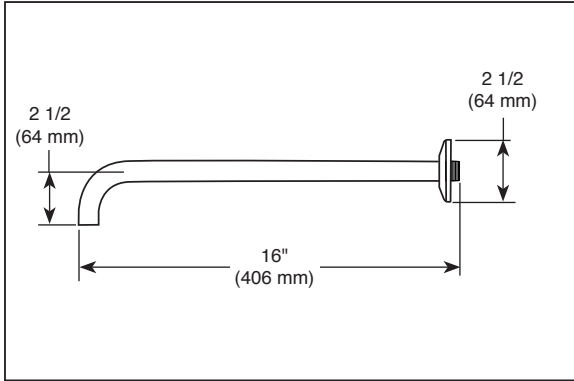

RP71648▲

Submitted Model No.: _____

Specific Features: _____

▲ Designate proper finish suffix

BRIZO®

SHOWER ARM AND FLANGE

■ Odin® Bath Collection

STANDARD SPECIFICATIONS: