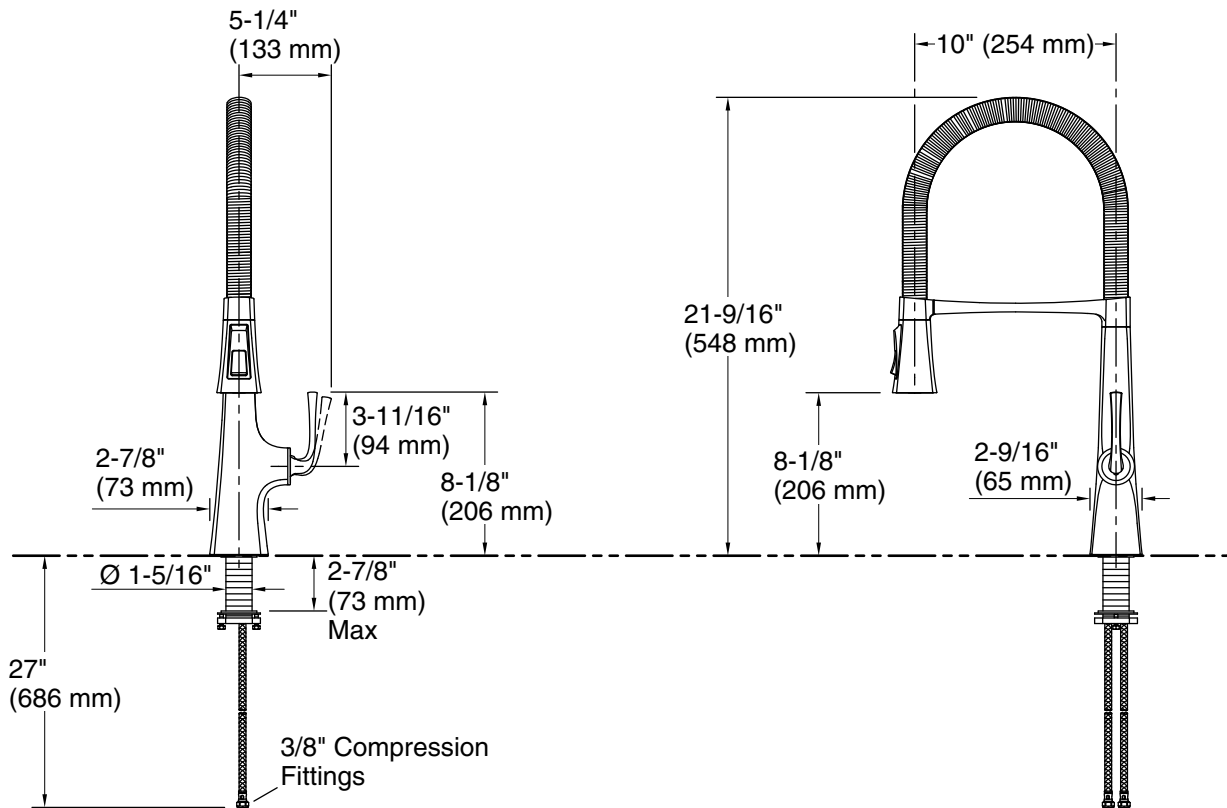

Features

- Semi-professional kitchen faucet with finish-matched easy-clean hose cover
- Switch-Grip™ sprayhead rotates in 90-degree increments. Face buttons in the direction you prefer
- Three-function pull-down sprayhead with touch-control allows you to switch between stream, Sweep® spray and BerrySoft® spray
- Sweep® spray features specially angled nozzles that form a wide, powerful blade of water to sweep your dishes and sink clean
- DockNetik® magnetic docking system securely locks sprayhead into place when not in use
- 21" high-arch 360° rotating swing spout offers vertical clearance for tall cookware and pitchers
- 10" (254 mm) swing spout reach
- 1.5 gpm (5.7 lpm) maximum flow rate at 60 psi (4.14 bar)
- Single lever handle makes adjusting water temperature easy.
- Temperature memory allows faucet to be turned on and off at the temperature set during prior usage
- MasterClean™ sprayface features an easy-to-clean surface that withstands mineral buildup and maximizes spray performance
- KOHLER® ceramic disc valves exceed industry longevity standards for a lifetime of durable performance

Adapters, Rough-in and Extension Kits

1327990 Range: 2-1/2" (64 mm) - 4-5/8" (117 mm)

Optional Products/Accessories

K-22071 Three-hole kitchen faucet escutcheon

ADA **CSA B651**

Codes/Standards

ASME A112.18.1/CSA B125.1
NSF/ANSI/CAN 61
NSF/ANSI/CAN 372
All applicable US Federal and State material regulations
DOE - Energy Policy Act 1992
California Energy Commission (CEC)
ADA
ICC/ANSI A117.1
CSA B651
IAPMO Certification

Technical Information

All product dimensions are nominal.

Faucet:

Flow rate: 1.5 gal/min (5.7 l/min)

Drain included: No

Spout:

Spout reach: 10" (254 mm)

Handle clearance: 5-1/4" (133 mm)

Handshower:

Rated maximum flow: 0 gal/min (0 l/min)

Notes

Install this product according to the installation instructions.

ADA complaint for faucet handles only.

ADA compliant for faucet handles only

ADA, CSA B651 compliant when installed to