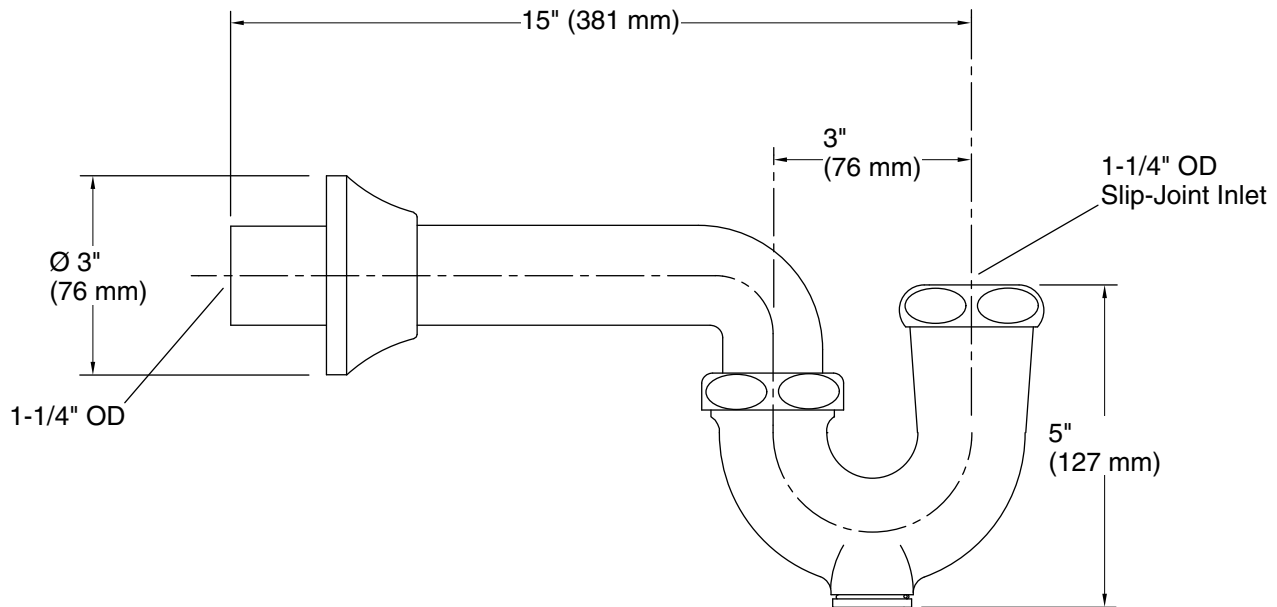

Features

- Adjustable rotation on outlet extension tube
- Slip-fit inlet
- Cleanout plug
- Flange

Material

- Brass

Installation

- Intended for console table installations

Recommended Products/Accessories

- K-23726 Drain treatment
- K-23723 Faucet cleaner

Technical Information

All product dimensions are nominal.

Handshower:

Rated maximum flow: 0 gal/min (0 l/min)

Notes

Install this product according to the installation guide.