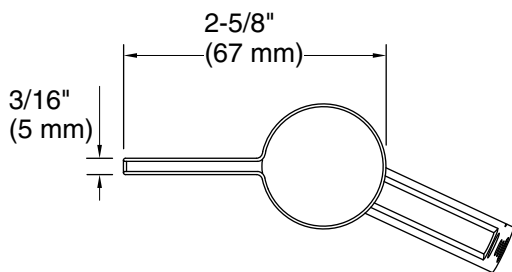

Features

- For use with the K-28161 Veil toilet

Material

- Premium metal construction for durability and reliability
- KOHLER® finishes resist corrosion and tarnishing

Codes/Standards

None Applicable

KOHLER® One-Year Limited Warranty

Technical Information

All product dimensions are nominal.

Material: Metal

Notes

Install this product according to the installation guide.