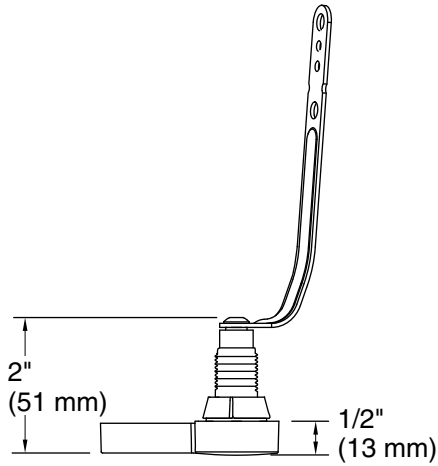

Features

- For use with the K-28161 Veil toilet

Material

- Premium metal construction for durability and reliability
- KOHLER® finishes resist corrosion and tarnishing

Codes/Standards

None Applicable

KOHLER® One-Year Limited Warranty

Technical Information

All product dimensions are nominal.

Material: Metal

Notes

Install this product according to the installation guide.