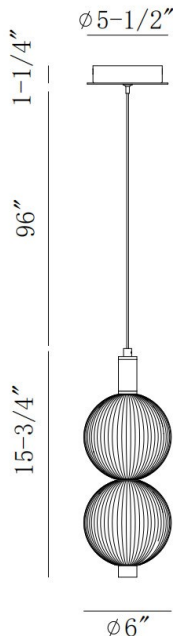

PALMAS, 2-LIGHT 16IN INTEGRATED LED MINI PENDANT

PRODUCT DETAILS

No.	:	47190-016
Product Color	:	GOLD
Product Material	:	GOLD
Shade / Accent Colour	:	SMOKE
Shade / Accent Material	:	GLASS
Width	:	6"
Diameter	:	6"
Height	:	16"
Weight	:	3.5LBS
Shade Diameter	:	6"

LIGHT SOURCE DETAILS

Light Source Type	:	INTEGRATED LED
Total Wattage	:	23W
Delivered Lumens	:	1539LM
Kelvin	:	3000K
CRI	:	90
Dimmable	:	YES

OPTIONS AVAILABLE

ITEM NO.	FINISH	SHADE
47190-016	GOLD	SMOKE
47190-023	POLISHED NICKEL	OPAL

TECHNICAL DETAILS

Hanging Support Type	:	AIRCRAFT CABLE
Canopy / Backplate Height	:	1.25"
Canopy / Backplate Dia.	:	5"
IP Rating	:	IP22
Title 24	:	YES
Beam Angle	:	360

PROJECT INFORMATION

 Job Name: Date: Type: