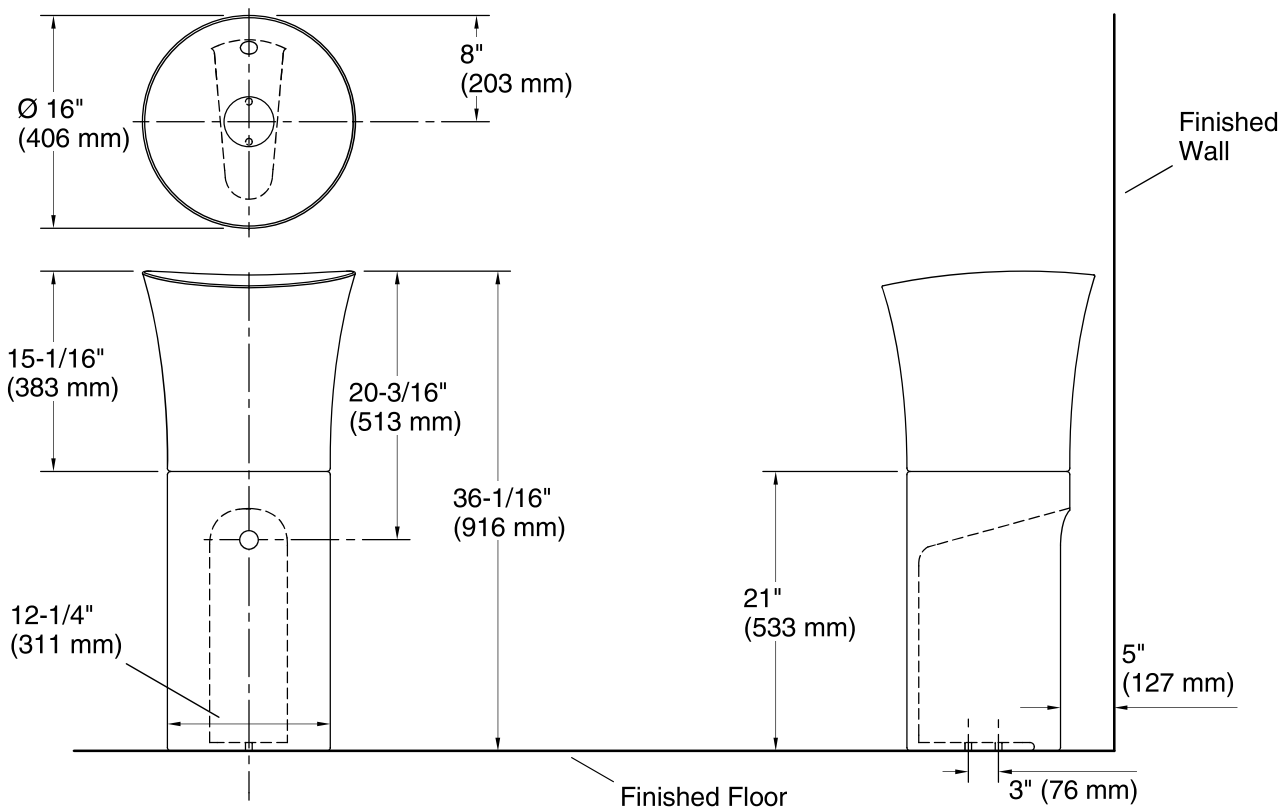

Features

- Round basin and base
- Freestanding pedestal creates a unique installation
- No faucet holes; requires wall- or counter-mount faucet
- Overflow drain
- Includes color-matched overflow cap and color-matched brass drain cover
- Drain extension included for ease of installation
- Combination consists of the K-20703 basin and K-20702 pedestal
- Coordinates with other products in the Veil collection

Color tiles intended for reference only.

Color	Code	Description
	0	White
	96	Biscuit
	7	Black Black™

Technical Information

All product dimensions are nominal.

Bowl configuration:	Single
Bowl area (Basin #1):	Length: 15-13/16" (402 mm) Width: 15-13/16" (402 mm) Bowl depth: 3-15/16" (100 mm) Water depth: 1-13/16" (46 mm)
With overflow:	Yes
Drain hole:	2-1/2" (64 mm)