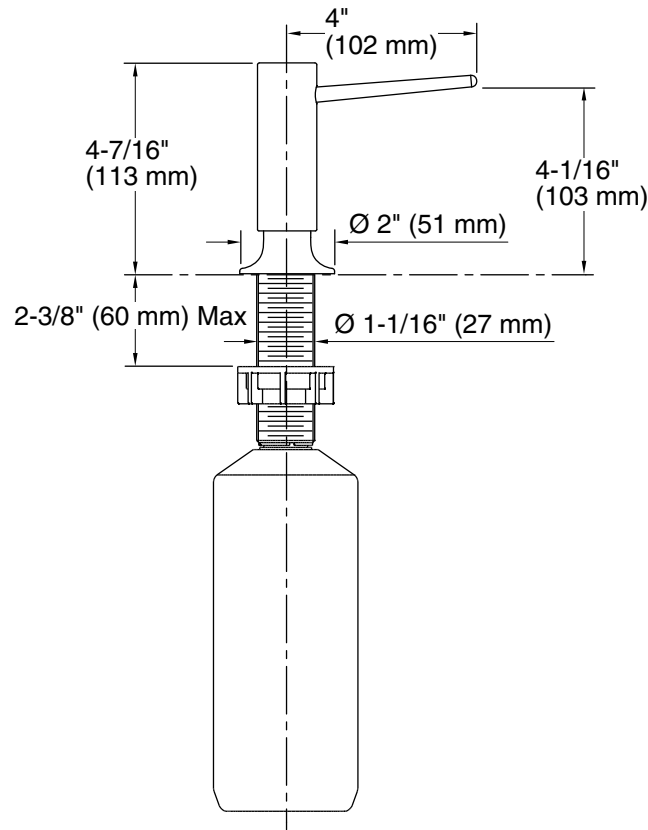

Technical Information

All product dimensions are nominal.

Material: Brass

Notes

Install this product according to the installation guide.