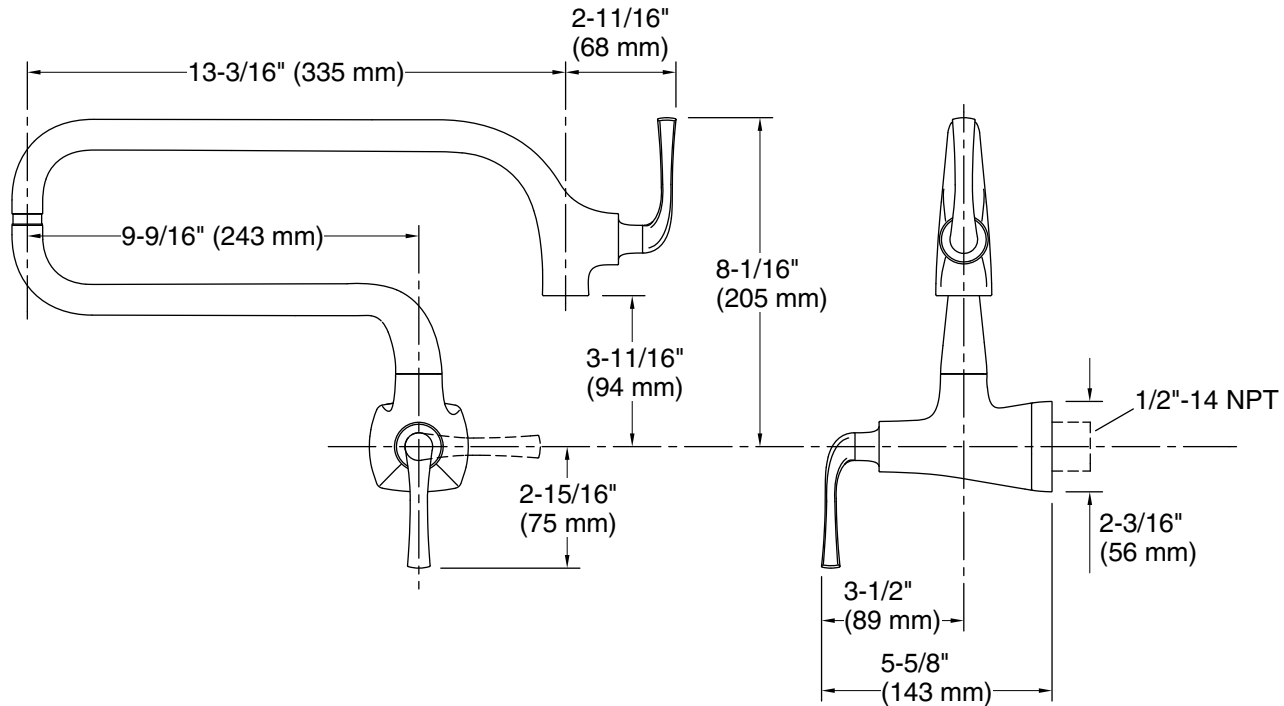

Features

- Articulating spout with 360° rotation offers superior clearance for filling pots on cooktops and ranges
- 22-3/4" (578 mm) swing spout reach
- 3.2 gpm (12.1 lpm) flow rate at 60 psi (4.14 bar)
- Single lever handle with main lever shutoff
- KOHLER® ceramic disc valves exceed industry longevity standards for a lifetime of durable performance

Technical Information

All product dimensions are nominal.

Faucet:

Flow rate: 3.2 gal/min (12.1 l/min)

Drain included: No

Spout:

Spout reach: 22-3/4" (578 mm)

Handshower:

Rated maximum flow: 0 gal/min (0 l/min)

Notes

Install this product according to the installation instructions.