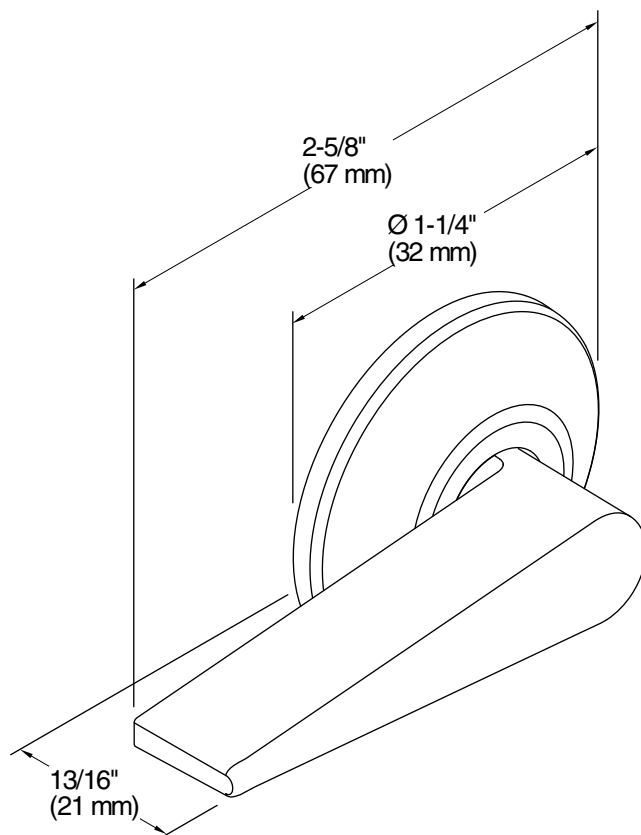

Features

- Left-hand trip lever
- For use with the K-5172 San Souci toilet

Material

- Premium metal construction for durability and reliability
- KOHLER® finishes resist corrosion and tarnishing

Recommended Products/Accessories

Technical Information

All product dimensions are nominal.

Material: Zinc, Stainless Steel