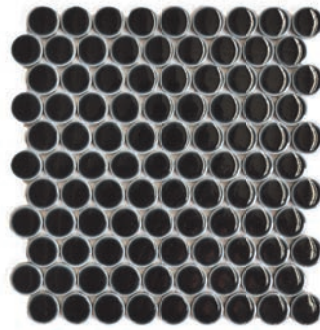

Juliantile / Mosaic Toonie

TOWHMOSM – White Matte
1.2" round
11 ¼" x 12" mesh
Sq.Ft: \$25.95 – Sheet. \$24.03

TOWHMOSG – White Gloss
1.2" round
11 ¼" x 12" mesh
Sq.Ft: \$25.95 – Sheet. \$24.03

TOBLAMOSM – Black Matte
1.2" round
11 ¼" x 12" mesh
Sq.Ft: \$25.95 – Sheet. \$24.03

TOBLAMOSG – Black Gloss
1.2" round
11 ¼" x 12" mesh
Sq.Ft: \$25.95 – Sheet. \$24.03

TOTAMOSM – Taupe Matte
1.2" round
11 ¼" x 12" mesh
Sq.Ft: \$25.95 – Sheet. \$24.03

TOBRMOS - Bronze
1.2" round
11 ¼" x 12" mesh
Sq.Ft: \$25.95 – Sheet. \$24.03

TOBLMOSG – Blue Gloss
1.2" round
11 ¼" x 12" mesh
Sq.Ft: \$25.95 – Sheet. \$24.03

juliantile.com/mosaic_toonie

packing: 11 sheets (10.19 sq.ft) per carton, 1.08 sheets/sq.ft. Weight: 3.13 lbs. each, 34.43 lbs. per carton.