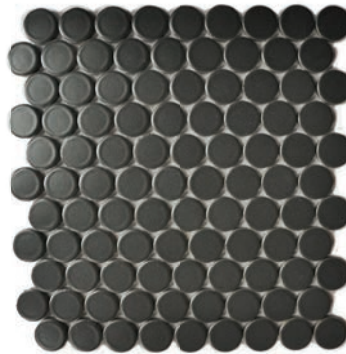

Juliantile / Mosaic Toonie

TOWHMOSM – White Matte
1.2" round
11 ¼" x 12" mesh
Sq.Ft: \$25.95 – Sheet. \$24.03

TOWHMOSG – White Gloss
1.2" round
11 ¼" x 12" mesh
Sq.Ft: \$25.95 – Sheet. \$24.03

TOBLAMOSM – Black Matte
1.2" round
11 ¼" x 12" mesh
Sq.Ft: \$25.95 – Sheet. \$24.03

TOBLAMOSG – Black Gloss
1.2" round
11 ¼" x 12" mesh
Sq.Ft: \$25.95 – Sheet. \$24.03

TOTAMOSM – Taupe Matte
1.2" round
11 ¼" x 12" mesh
Sq.Ft: \$25.95 – Sheet. \$24.03

TOBRMOS - Bronze
1.2" round
11 ¼" x 12" mesh
Sq.Ft: \$25.95 – Sheet. \$24.03

TOBLMOSG – Blue Gloss
1.2" round
11 ¼" x 12" mesh
Sq.Ft: \$25.95 – Sheet. \$24.03

juliantile.com/mosaic_toonie

packing: 11 sheets (10.19 sq.ft) per carton, 1.08 sheets/sq.ft. Weight: 3.13 lbs. each, 34.43 lbs. per carton.