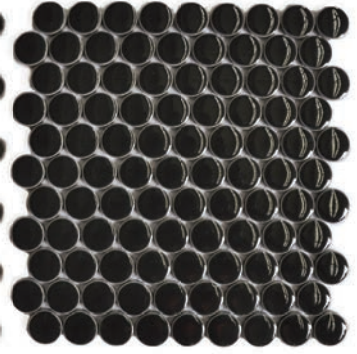

Juliantile / Mosaic Toonie

TOWHMOSM – White Matte
1.2" round
11 ¼" x 12" mesh
Sq.Ft: \$25.95 – Sheet. \$24.03

TOWHMOSG – White Gloss
1.2" round
11 ¼" x 12" mesh
Sq.Ft: \$25.95 – Sheet. \$24.03

TOBLAMOSM – Black Matte
1.2" round
11 ¼" x 12" mesh
Sq.Ft: \$25.95 – Sheet. \$24.03

TOBLAMOSG – Black Gloss
1.2" round
11 ¼" x 12" mesh
Sq.Ft: \$25.95 – Sheet. \$24.03

TOTAMOSM – Taupe Matte
1.2" round
11 ¼" x 12" mesh
Sq.Ft: \$25.95 – Sheet. \$24.03

TOBRMOS - Bronze
1.2" round
11 ¼" x 12" mesh
Sq.Ft: \$25.95 – Sheet. \$24.03

TOBLMOSG – Blue Gloss
1.2" round
11 ¼" x 12" mesh
Sq.Ft: \$25.95 – Sheet. \$24.03

juliantile.com/mosaic_toonie

packing: 11 sheets (10.19 sq.ft) per carton, 1.08 sheets/sq.ft. Weight: 3.13 lbs. each, 34.43 lbs. per carton.