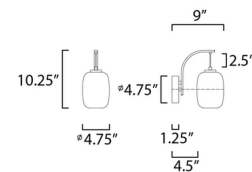

Description

The Soji Wall Sconce features a Satin White Glass shade suspended from a Black arched Metal structure connected to a round Gold backplate.

Shown in black / gold / satin white

Specifications

COLOR Satin White
BODY FINISH Black / Gold
WATTAGE 4W
DIMMER Standard 120V
DIMENSIONS 4.75"W x 10.25"H x 9"D
BULB INCLUDED 1 x JCD/G9/4W/120V LED

Technical Information

LAMP LIFE 20000 hours
COLOR RENDERING 80 CRI
LAMP COLOR 3000K
LUMENS/WATT 95.00
LUMINOUS FLUX 380 lumens

CLICK TO VIEW PRODUCT

Notes: