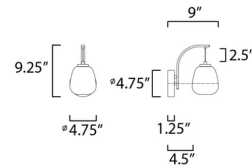

Description

The Soji Wall Sconce features a Satin White Glass shade suspended from a Black arched Metal structure connected to a round Gold backplate.

Shown in black / gold / satin white

Specifications

COLOR Satin White
BODY FINISH Black / Gold
WATTAGE 4W
DIMMER Standard 120V
DIMENSIONS 4.75"W x 10.25"H x 9"D
BULB INCLUDED 1 x JCD/G9/4W/120V LED

Technical Information

LAMP LIFE 20000 hours
COLOR RENDERING 80 CRI
LAMP COLOR 3000K
LUMENS/WATT 95.00
LUMINOUS FLUX 380 lumens

CLICK TO VIEW PRODUCT

Notes: