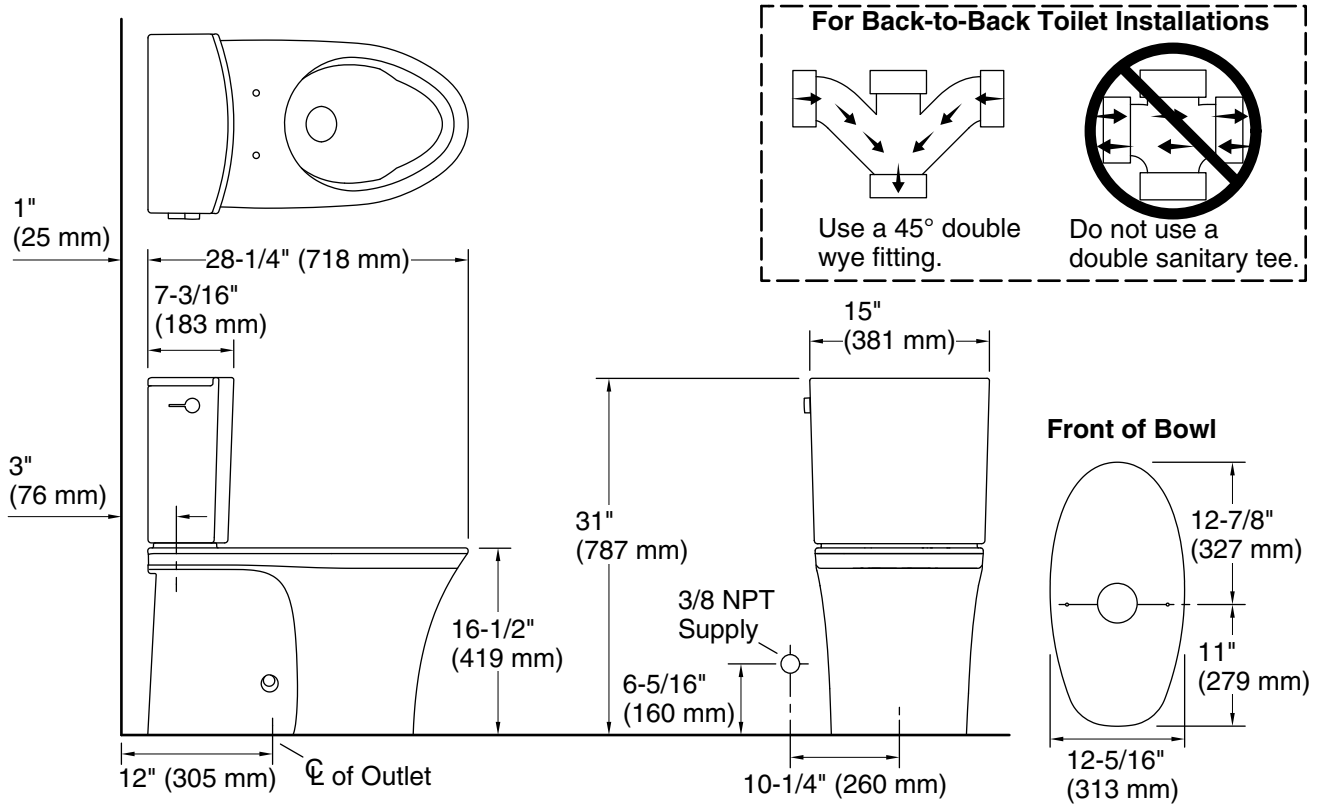

Features

- Two-piece design
- Elongated bowl offers added room and comfort
- Comfort Height® feature offers chair-height seating that makes sitting down and standing up easier for most adults
- 1.28 gpf (4.8 lpf)
- Left-hand Polished Chrome trip lever
- 2-1/8" (54 mm) glazed trapway
- Revolution 360® flushing technology generates a forceful swirling motion to keep the bowl clean longer
- Fully skirted trapway simplifies cleaning
- Sanitary guard where bowl and tank meet for ease of cleaning
- Patented ReadyLock® installation system, a simple solution for skirted toilets, saves time, hassle, and eliminates the need to drill into the floor for standard 12" (305 mm) rough-in
- AquaPiston® canister optimizes the flow out of the tank, harnessing gravity and the natural powerful reducing cascade of water to increase the power and effectiveness of the flush

Installation

- Standard 12" (305 mm) rough-in
- 10" and 14" (254 mm and 356 mm) rough-in kits also available
- Seat and supply line sold separately

Recommended Products/Accessories

- K-5381 14" Rough-in Full Skirt Trap and Attachment System
- K-5383 10" Rough-in Full Skirt Trap and Attachment System
- K-28821 PureWash® E930 Elongated bidet toilet seat with remote control
- K-28122-L Left-hand trip lever
- K-26801 Impro® ReadyLatch® Quiet-Close™ elongated toilet seat
- K-30780 Carbyne® Quiet-Close™ elongated toilet seat

Included Components

- K-28121 Elongated toilet bowl with skirted trapway
- K-28141 Toilet tank, 1.28 gpf

Codes/Standards

ASME A112.19.2/CSA B45.1
DOE - Energy Policy Act 1992
EPA WaterSense®
California Energy Commission (CEC)
ADA
ICC/ANSI A117.1
CSA B651
OBC
IAPMO Certification

Technical Information

All product dimensions are nominal.

Toilet type:	Floor-mount
Waste Outlet:	Floor
Bowl shape:	Elongated
Flush type:	AquaPiston
Trap passageway:	2" (51 mm)
Water surface size:	10" x 8" (254 mm x 203 mm)
Rim to water surface:	6-5/8" (168 mm)
Rough-in:	12" (305 mm)
Seat-mounting holes:	5-1/2" (140 mm)