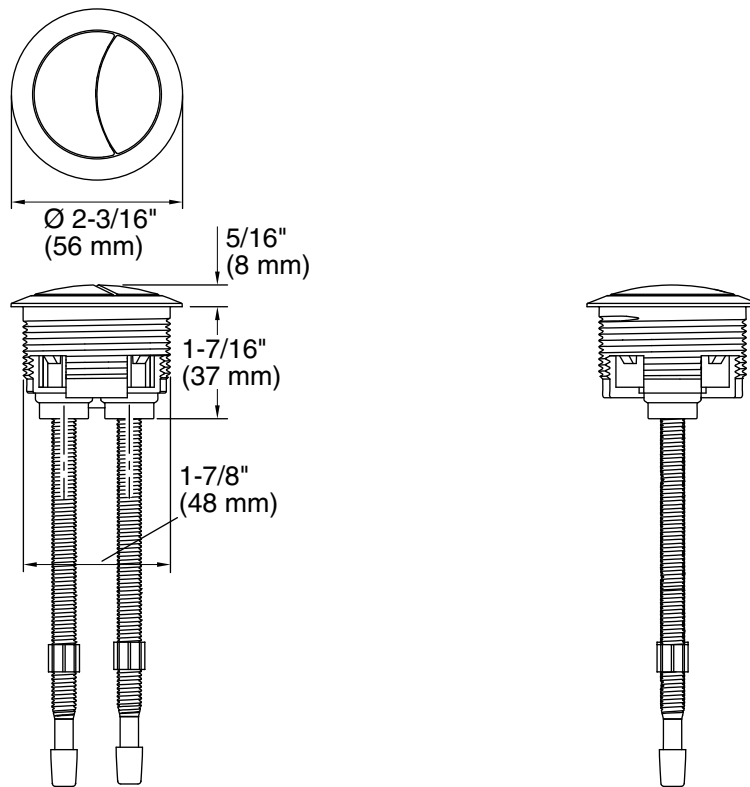

Features

- Water-saving dual-flush actuator offers two flushing options
- Large top-mount buttons provide an ergonomic experience
- Spring-loaded buttons facilitate a smooth actuation
- For use only with the Persuade Curv K-6355 toilet

Technical Information

All product dimensions are nominal.

Material: Plastic

Notes

Install this product according to the installation guide.